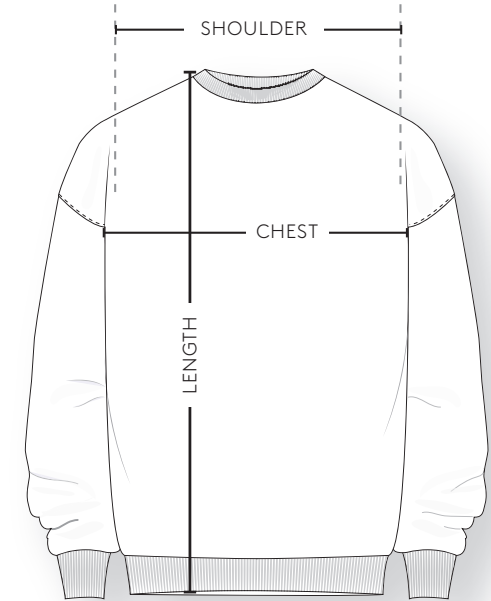

WASTED YOUTH™

SIZE CHART SWEATERS / UNISEX

		SMALL	MEDIUM	LARGE	X-LARGE
SHOULDER	INCH	19	20	21	22
	CM	48	51	53	56
CHEST	INCH	22	23	24	25
	CM	56	58	61	64
LENGTH	INCH	27.5	28.5	29.5	30.5
	CM	70	72	75	77

WASTED YOUTH™

SIZE CHART SHORTS / UNISEX

		SMALL	MEDIUM	LARGE	X-LARGE
WAIST	INCH	14	14.5	15	15.5
	CM	36	37	38	39
LENGTH	INCH	15.5	16.5	17.5	18.5
	CM	39	42	44	47

WASTED YOUTH™

SIZE CHART T-SHIRTS / UNISEX

		SMALL	MEDIUM	LARGE	X-LARGE
SHOULDER	INCH	16.5	17	18	19
	CM	42	43	46	48
CHEST	INCH	18.5	20	21	22
	CM	47	51	53	56
LENGTH	INCH	27	28	29	30
	CM	69	71	74	76

WASTED YOUTH™

SIZE CHART

T-SHIRTS (FITTED) / UNISEX

		SMALL	MEDIUM	LARGE	X-LARGE
CHEST	INCH	18.5	20	21	22
	CM	47	50	53	56
LENGTH	INCH	27.5	28	29	30
	CM	70	72	74	76