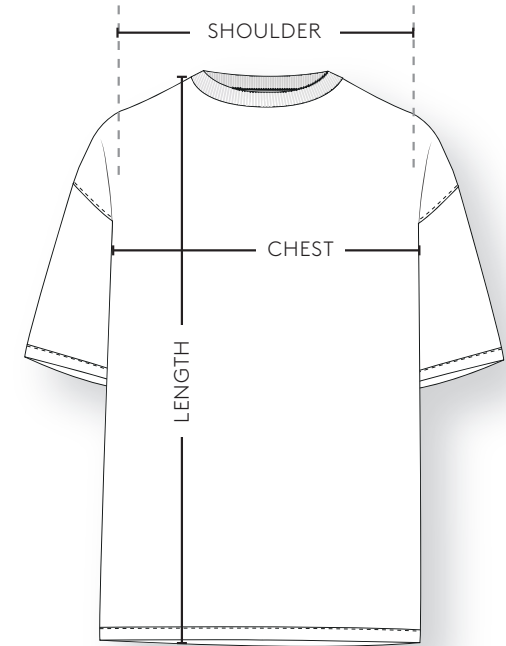

WASTED YOUTH™

SIZE CHART SWEATERS / UNISEX

		SMALL	MEDIUM	LARGE	X-LARGE
SHOULDER	INCH	19	20	21	22
	CM	48	51	53	56
CHEST	INCH	22	23	24	25
	CM	56	58	61	64
LENGTH	INCH	27.5	28.5	29.5	30.5
	CM	70	72	75	77

WASTED YOUTH™

SIZE CHART SHORTS / UNISEX

		SMALL	MEDIUM	LARGE	X-LARGE
WAIST	INCH	14	14.5	15	15.5
	CM	36	37	38	39
LENGTH	INCH	15.5	16.5	17.5	18.5
	CM	39	42	44	47

WASTED YOUTH™

SIZE CHART T-SHIRTS / UNISEX

		SMALL	MEDIUM	LARGE	X-LARGE
SHOULDER	INCH	16.5	17	18	19
	CM	42	43	46	48
CHEST	INCH	18.5	20	21	22
	CM	47	51	53	56
LENGTH	INCH	27	28	29	30
	CM	69	71	74	76

WASTED YOUTH™

SIZE CHART

T-SHIRTS (FITTED) / UNISEX

		SMALL	MEDIUM	LARGE	X-LARGE
CHEST	INCH	18.5	20	21	22
	CM	47	50	53	56
LENGTH	INCH	27.5	28	29	30
	CM	70	72	74	76