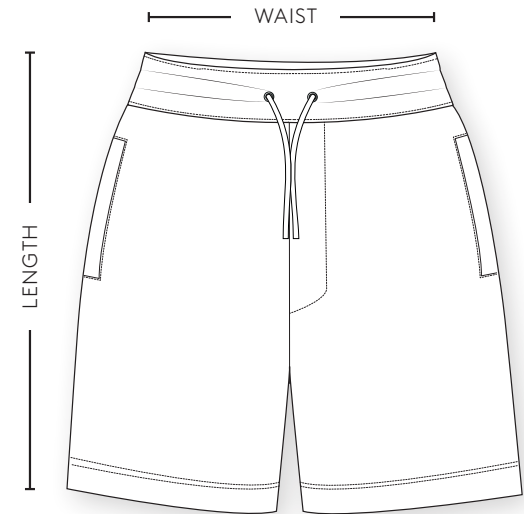

WASTED YOUTH™

SIZE CHART SWEATERS / UNISEX

		SMALL	MEDIUM	LARGE	X-LARGE
SHOULDER	INCH	19	20	21	22
	CM	48	51	53	56
CHEST	INCH	22	23	24	25
	CM	56	58	61	64
LENGTH	INCH	27.5	28.5	29.5	30.5
	CM	70	72	75	77

WASTED YOUTH™

SIZE CHART SHORTS / UNISEX

		SMALL	MEDIUM	LARGE	X-LARGE
WAIST	INCH	14	14.5	15	15.5
	CM	36	37	38	39
LENGTH	INCH	15.5	16.5	17.5	18.5
	CM	39	42	44	47

WASTED YOUTH™

SIZE CHART T-SHIRTS / UNISEX

		SMALL	MEDIUM	LARGE	X-LARGE
SHOULDER	INCH	16.5	17	18	19
	CM	42	43	46	48
CHEST	INCH	18.5	20	21	22
	CM	47	51	53	56
LENGTH	INCH	27	28	29	30
	CM	69	71	74	76

WASTED YOUTH™

SIZE CHART

T-SHIRTS (FITTED) / UNISEX

		SMALL	MEDIUM	LARGE	X-LARGE
CHEST	INCH	18.5	20	21	22
	CM	47	50	53	56
LENGTH	INCH	27.5	28	29	30
	CM	70	72	74	76